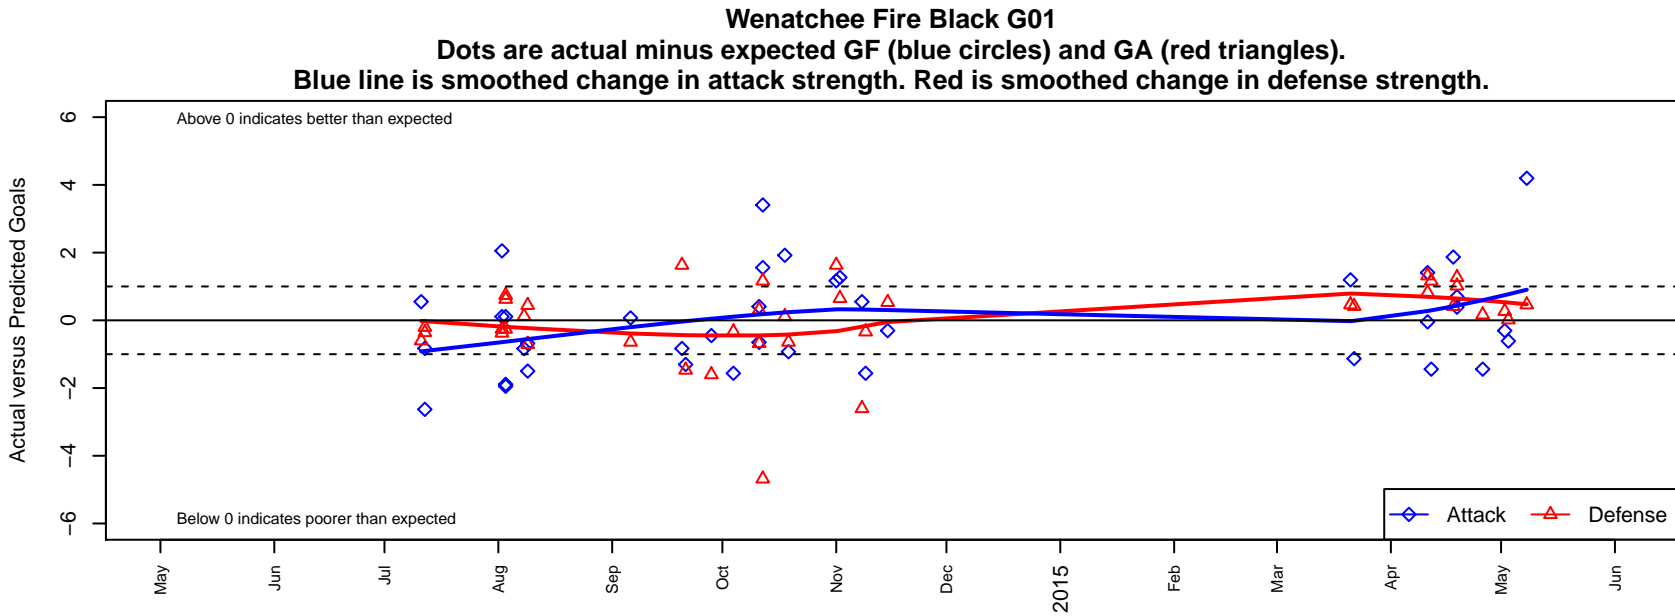

Wenatchee Fire Black G01

Wenatchee Fire FC
 Wenatchee, WA
 G01 total strength=903
 attack=1.16 defense=1.77
 fall league = PSPL Classic 1 U13
 spr league = Spr PSPL-Inland Div 1 U13
 notes= Chandler 2013, 2014

**attack and defense variance (black dot)
relative to other teams
and top 10 in region**

**attack and defense rating
relative to others at age
and all opponents in last 13 months**

Performance relative to 13 month average