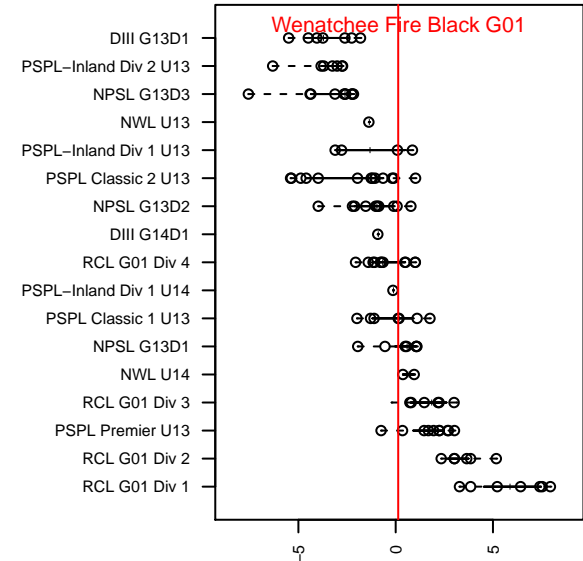

Wenatchee Fire Black G01

Wenatchee Fire FC
 Wenatchee, WA
 G01 total strength=903
 attack=1.16 defense=1.77
 fall league = PSPL Classic 1 U13
 spr league = Spr PSPL-Inland Div 1 U13
 notes= Chandler 2013, 2014

alt names used:
 Wenatchee Fire Black G01
 Wenatchee FIRE G01 Black
 Wenatchee Fire G01

Venues played:
 2014 King of the Hill U13-14
 2014 Dungeness Cup GU13
 2014 Puma Rimland Pacific Cup COPA U13
 2014 PSPL Classic 1 U13
 2014 Wenatchee Apple Cup GU13 Gold
 2014 Spr PSPL-Inland Div 1 U13
 2014 WA Cup GU13 Silver/Bronze U13

**attack and defense variance (black dot)
relative to other teams
and top 10 in region**

**attack and defense rating
relative to others at age
and all opponents in last 13 months**

Performance relative to 13 month average